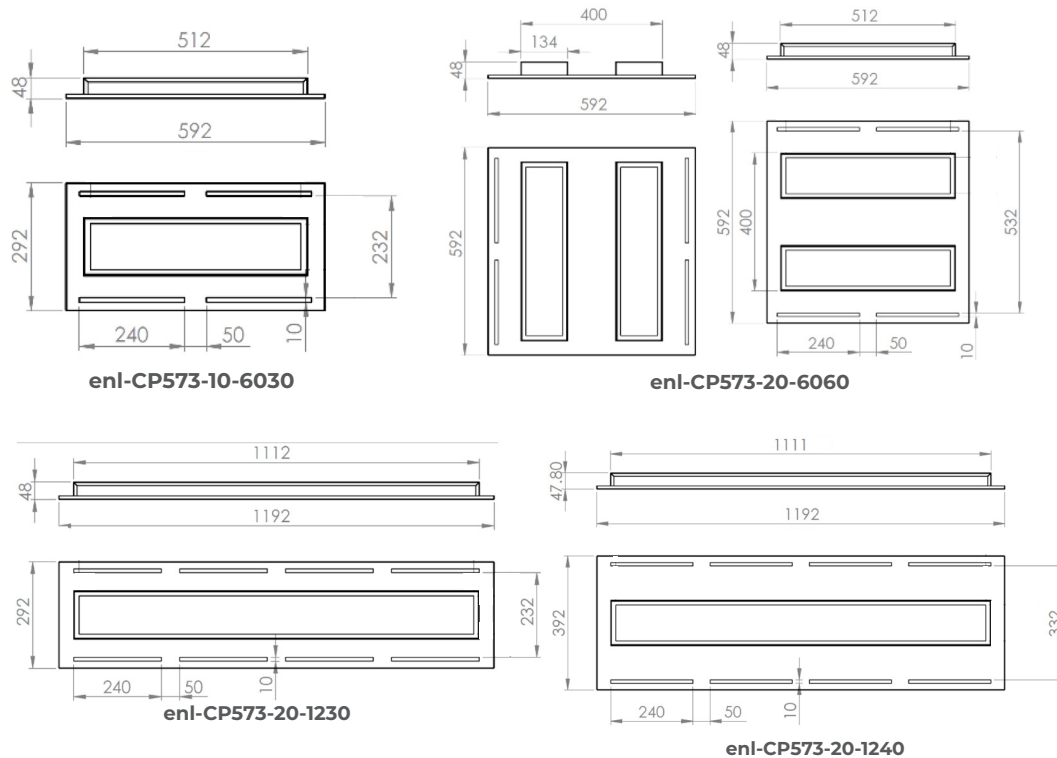

enLighten Australia Pty Ltd
 3/12 Frederick St, St Leonards, NSW 2065

RECESSED AIR enl-CP573

DIMENSIONS

The Airlot dimensions can be customised to your requirements

COMPLIANCE

The enl-CP573 meets all relevant standards and regulatory requirements.