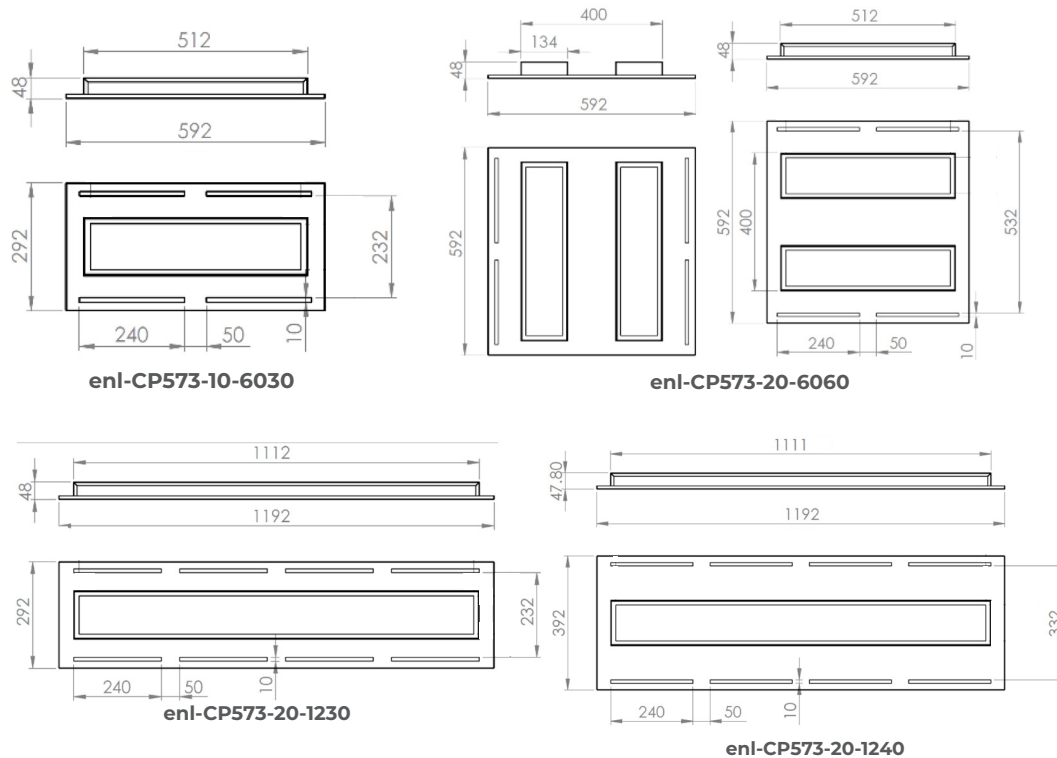

RECESSED AIR enl-CP573

DIMENSIONS

The Airlot dimensions can be customised to your requirements

COMPLIANCE

The enl-CP573 meets all relevant standards and regulatory requirements.