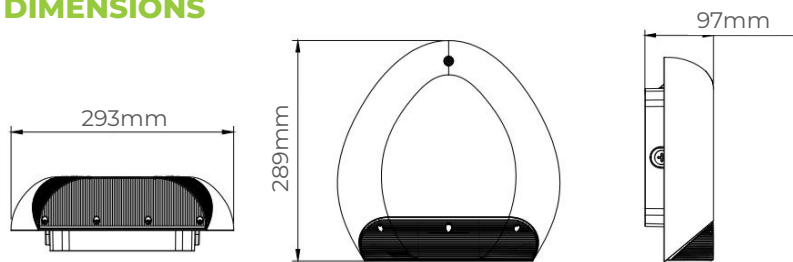

FEATURES

- **Wall mounting**, easy installation with removable back plate
- **Efficacy up to 140lm/W**
- **IP66** - Weather protection
- **IK10** - Impact resistance

WALL LIGHT enl-WL731

PRODUCT RANGE

Model #	Rated Power (W)	Luminous Flux (lm)	Dimensions (mm)	Weight (kg)
enl-WL731-15-8yy	15	2,100	293 x 289 x 97	2.7
enl-WL731-25-8yy	25	3,500		
enl-WL731-35-8yy	35	4,900		
enl-WL731-45-8yy	45	6,300		

yy stands for CCT. Use 30 for 3000K, 40 for 4000K.

DIMENSIONS

PHOTOMETRICS

Type 4 Beam Angle

TECHNICAL INFORMATION

Optical

Light source	LED
CRI	Ra>80
CCT	3000K, 4000K
Luminaire efficacy	Up to 140lm/W

Electrical

Power consumption (W)	15 - 45
Operating voltage & frequency	220-240 VAC , 50Hz
Power factor	>0.92
Surge protection	1kV line-line

Environmental

IP rating	IP66
Impact rating	IK10
Ambient temperature range	-30°C to + 50°C
Material Composition (body)	Aluminium alloy, Polycarbonate optical lens
Fixture Colour	Black (RAL9005)