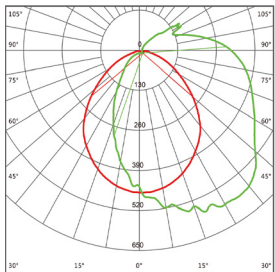

FEATURES

- **Wall mounting**, easy installation with removable back plate
- **Efficacy up to 140lm/W**
- **IP66** - Weather protection
- **IK10** - Impact resistance

WALL LIGHT enl-WL731

PRODUCT RANGE

Model #	Rated Power (W)	Luminous Flux (lm)	Dimensions (mm)	Weight (kg)
enl-WL731-15-8yy	15	2,100	293 x 289 x 97	2.7
enl-WL731-25-8yy	25	3,500		
enl-WL731-35-8yy	35	4,900		
enl-WL731-45-8yy	45	6,300		

yy stands for CCT. Use 30 for 3000K, 40 for 4000K.

DIMENSIONS

PHOTOMETRICS

Type 4 Beam Angle

TECHNICAL INFORMATION

Optical

Light source	LED
CRI	Ra>80
CCT	3000K, 4000K
Luminaire efficacy	Up to 140lm/W

Electrical