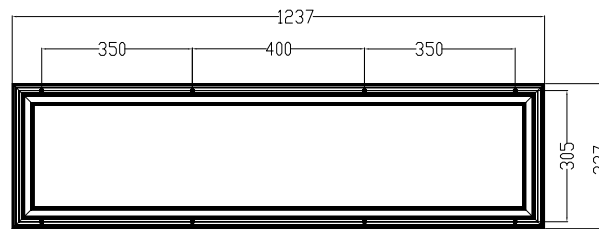

FEATURES

- Supplied with 1.2m flex & plug
- Low Glare - less than UGR 19
- Designed to prevent build up of dust

OPTIONS

- Sizing options - 637mm or 1237mm
- Colour rendering options available

CLEANROOM PANEL enl-CP650

PRODUCT RANGE

Model #	Rated Power (W)	CRI	Luminous Flux (lm)	Dimensions(mm)	Weight (kg)
enl-CP650-30-8yy-637	30	80	3600	637 x 637 x 12.5	3.1
enl-CP650-30-8yy-1237				337 x 1237 x 12.5	3.4
enl-CP650-36-8yy-637	36		4300	637 x 637 x 12.5	3.1
enl-CP650-36-8yy-1237				337 x 1237 x 12.5	3.4
enl-CP650-30-9yy-637	30	90	2950	637 x 637 x 12.5	3.1
enl-CP650-30-9yy-1237				337 x 1237 x 12.5	3.4
enl-CP650-36-9yy-637	36		3550	637 x 637 x 12.5	3.1
enl-CP650-36-9yy-1237				337 x 1237 x 12.5	3.4

yy stands for CCT. Use 30 for 3000K, 40 for 4000K, 50 for 5000K

DIMENSIONS

enl-CP650-30-xyy-637

enl-CP650-30-xyy-1237

COMPLIANCE

The enl-CP650 meets all relevant standards and regulatory requirements.

TECHNICAL INFORMATION