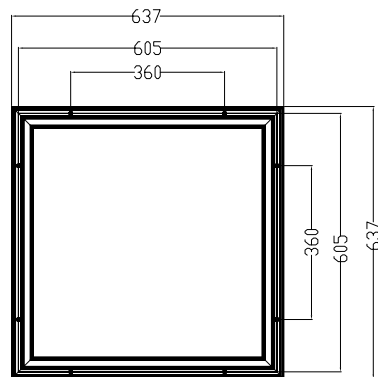

FEATURES

- Supplied with 1.2m flex & plug
- Low Glare - less than UGR 19
- Designed to prevent build up of dust

OPTIONS

- Sizing options - 637mm or 1237mm
- Colour rendering options available

CLEANROOM PANEL enl-CP650

PRODUCT RANGE

Model #	Rated Power (W)	CRI	Luminous Flux (lm)	Dimensions(mm)	Weight (kg)
enl-CP650-30-8yy-637	30	80	3600	637 x 637 x 12.5	3.1
enl-CP650-30-8yy-1237				337 x 1237 x 12.5	3.4
enl-CP650-36-8yy-637	36		4300	637 x 637 x 12.5	3.1
enl-CP650-36-8yy-1237				337 x 1237 x 12.5	3.4
enl-CP650-30-9yy-637	30	90	2950	637 x 637 x 12.5	3.1
enl-CP650-30-9yy-1237				337 x 1237 x 12.5	3.4
enl-CP650-36-9yy-637	36		3550	637 x 637 x 12.5	3.1
enl-CP650-36-9yy-1237				337 x 1237 x 12.5	3.4

yy stands for CCT. Use 30 for 3000K, 40 for 4000K, 50 for 5000K

DIMENSIONS

enl-CP650-30-xyy-637

enl-CP650-30-xyy-1237

COMPLIANCE

The enl-CP650 meets all relevant standards and regulatory requirements.

TECHNICAL INFORMATION