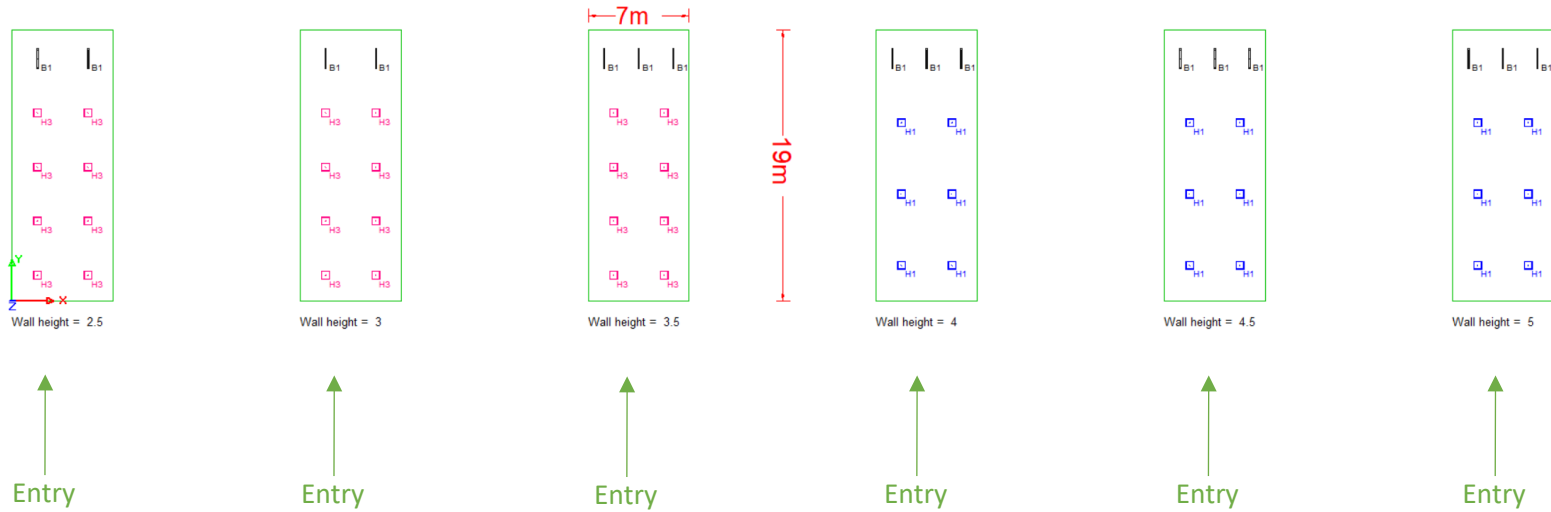

Carpark Entrance Product Selection

Height	2.5m	3m	3.5m	4m	4.5m	5m
Dual Lane Entry - 7m Wide						
Nyx	8 x NYX-840-S1-L	8 x NYX-840-S1-L	8 x NYX-840-S1-L	6 x NYX-840-S1-H	6 x NYX-840-S1-H	6 x NYX-840-S1-H
Vico 2	2 x VB12-840	2 x VB12-840	3 x VB12-840	3 x VB12-840	3 x VB12-840	3 x VB12-840
Single Narrow Lane Entry - 3m Wide						
Nyx	4 x NYX-840-S1-L	4 x NYX-840-S1-L	4 x NYX-840-S1-M	4 x NYX-840-S1-H	4 x NYX-840-S1-H	4 x NYX-840-AR3-H
Vico 2	1 x VB12-840	1 x VB12-840	1 x VB12-840	1 x VB12-840	1 x VB12-840	1 x VB12-840
Single Wide Lane Entry - 4m Wide						
Nyx	4 x NYX-840-S1-L	4 x NYX-840-S1-L	4 x NYX-840-S1-M	4 x NYX-840-S1-H	4 x NYX-840-S1-H	4 x NYX-840-AR3-H
Vico 2	1 x VB12-840	2 x VB12-840	2 x VB12-840	2 x VB12-840	2 x VB12-840	2 x VB12-840
Dual Entry-Exit Lanes - 7m Wide						
Nyx	4 x NYX-840-S1-L	4 x NYX-840-S1-L	4 x NYX-840-S1-M	4 x NYX-840-S1-H	4 x NYX-840-S1-H	4 x NYX-840-AR3-H
Vico 2	6 x VB12-840	8 x VB12-840	8 x VB12-840	8 x VB12-840	8 x VB12-840	8 x VB12-840

Carpark Entrance Product Selection

Height	2.5m	3m	3.5m	4m	4.5m	5m
Dual Lane Entry - 7m Wide						
Nyx	8 x NYX100-840-S1	8 x NYX100-840-S1	8 x NYX100-840-S1	6 x NYX150-840-S1	6 x NYX150-840-S1	6 x NYX150-840-S1
Vico 2	2 x VB12-840	2 x VB12-840	3 x VB12-840	3 x VB12-840	3 x VB12-840	3 x VB12-840

Carpark Entrance Product Selection

Height	2.5m	3m	3.5m	4m	4.5m	5m
Single Narrow Lane Entry - 3m Wide						
Nyx	4 x NYX100-840-S1	4 x NYX100-840-S1	4 x NYX120-840-S1	4 x NYX150-840-S1	4 x NYX150-840-S1	4 x NYX150-840-AR3
Vico 2	1 x VB12-840	1 x VB12-840	1 x VB12-840	1 x VB12-840	1 x VB12-840	1 x VB12-840

Carpark Entrance Product Selection

Height	2.5m	3m	3.5m	4m	4.5m	5m
Single Wide Lane Entry - 4m Wide						
Nyx	4 x NYX100-840-S1	4 x NYX100-840-S1	4 x NYX120-840-S1	4 x NYX150-840-S1	4 x NYX150-840-S1	4 x NYX150-840-AR3
Vico 2	1 x VB12-840	2 x VB12-840	2 x VB12-840	2 x VB12-840	2 x VB12-840	2 x VB12-840