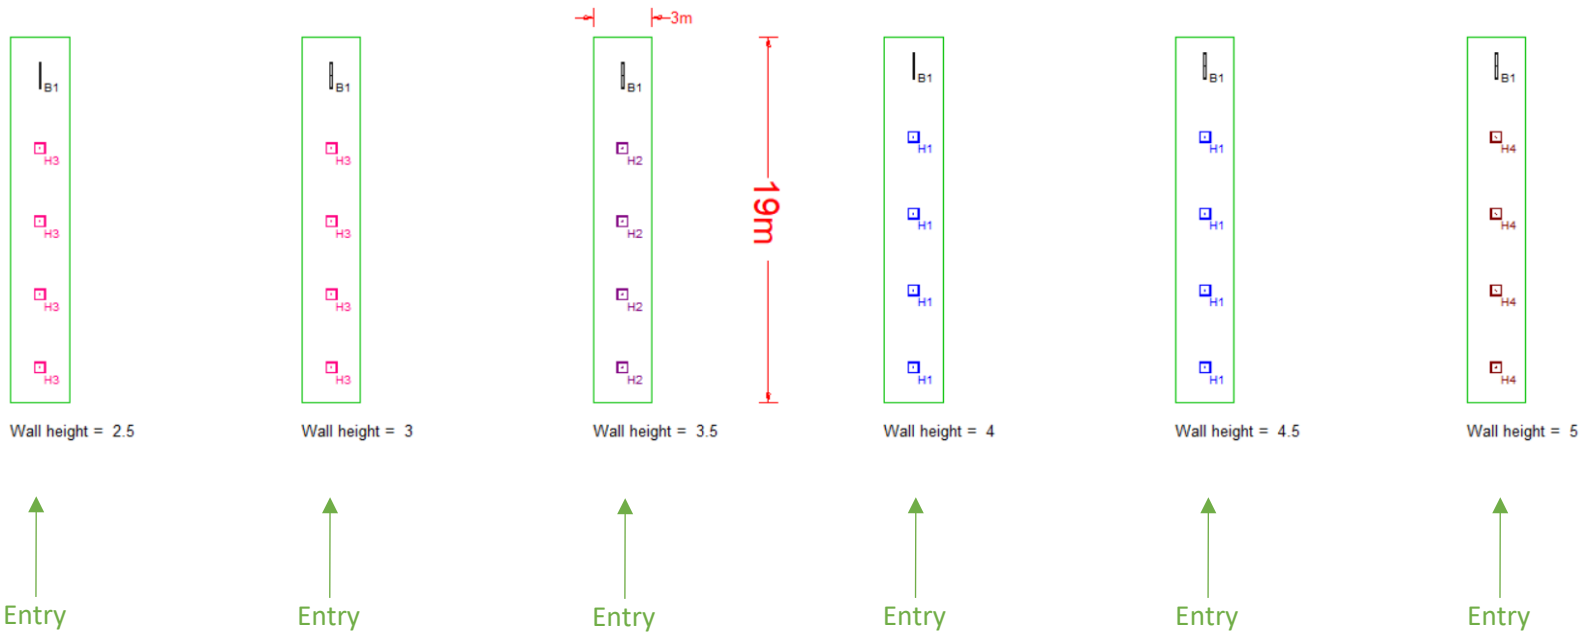

Carpark Entrance Product Selection

Height	2.5m	3m	3.5m	4m	4.5m	5m
Dual Lane Entry - 7m Wide						
Nyx	8 x NYX-840-S1-L	8 x NYX-840-S1-L	8 x NYX-840-S1-L	6 x NYX-840-S1-H	6 x NYX-840-S1-H	6 x NYX-840-S1-H
Vico 2	2 x VB12-840	2 x VB12-840	3 x VB12-840	3 x VB12-840	3 x VB12-840	3 x VB12-840
Single Narrow Lane Entry - 3m Wide						
Nyx	4 x NYX-840-S1-L	4 x NYX-840-S1-L	4 x NYX-840-S1-M	4 x NYX-840-S1-H	4 x NYX-840-S1-H	4 x NYX-840-AR3-H
Vico 2	1 x VB12-840	1 x VB12-840	1 x VB12-840	1 x VB12-840	1 x VB12-840	1 x VB12-840
Single Wide Lane Entry - 4m Wide						
Nyx	4 x NYX-840-S1-L	4 x NYX-840-S1-L	4 x NYX-840-S1-M	4 x NYX-840-S1-H	4 x NYX-840-S1-H	4 x NYX-840-AR3-H
Vico 2	1 x VB12-840	2 x VB12-840	2 x VB12-840	2 x VB12-840	2 x VB12-840	2 x VB12-840
Dual Entry-Exit Lanes - 7m Wide						
Nyx	4 x NYX-840-S1-L	4 x NYX-840-S1-L	4 x NYX-840-S1-M	4 x NYX-840-S1-H	4 x NYX-840-S1-H	4 x NYX-840-AR3-H
Vico 2	6 x VB12-840	8 x VB12-840	8 x VB12-840	8 x VB12-840	8 x VB12-840	8 x VB12-840

Carpark Entrance Product Selection

Height	2.5m	3m	3.5m	4m	4.5m	5m
Dual Lane Entry - 7m Wide						
Nyx	8 x NYX100-840-S1	8 x NYX100-840-S1	8 x NYX100-840-S1	6 x NYX150-840-S1	6 x NYX150-840-S1	6 x NYX150-840-S1
Vico 2	2 x VB12-840	2 x VB12-840	3 x VB12-840	3 x VB12-840	3 x VB12-840	3 x VB12-840

Carpark Entrance Product Selection

Height	2.5m	3m	3.5m	4m	4.5m	5m
Single Narrow Lane Entry - 3m Wide						
Nyx	4 x NYX100-840-S1	4 x NYX100-840-S1	4 x NYX120-840-S1	4 x NYX150-840-S1	4 x NYX150-840-S1	4 x NYX150-840-AR3
Vico 2	1 x VB12-840	1 x VB12-840	1 x VB12-840	1 x VB12-840	1 x VB12-840	1 x VB12-840

Carpark Entrance Product Selection

Height	2.5m	3m	3.5m	4m	4.5m	5m
Single Wide Lane Entry - 4m Wide						
Nyx	4 x NYX100-840-S1	4 x NYX100-840-S1	4 x NYX120-840-S1	4 x NYX150-840-S1	4 x NYX150-840-S1	4 x NYX150-840-AR3
Vico 2	1 x VB12-840	2 x VB12-840	2 x VB12-840	2 x VB12-840	2 x VB12-840	2 x VB12-840