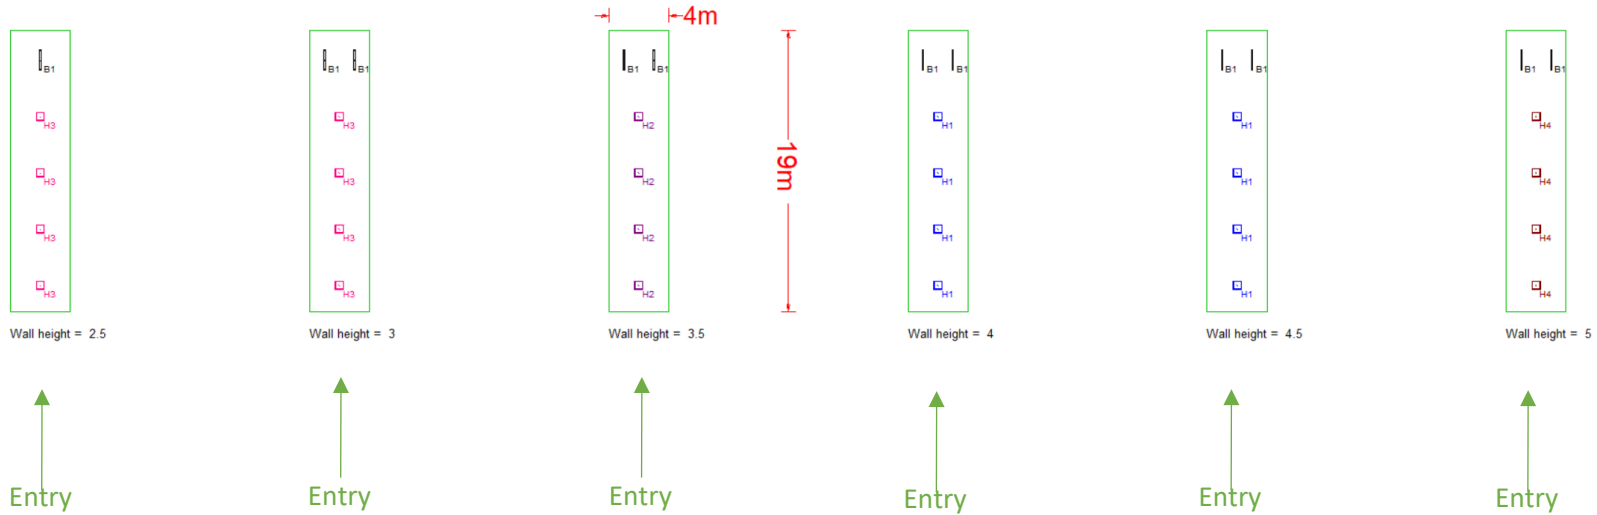

Carpark Entrance Product Selection

Height	2.5m	3m	3.5m	4m	4.5m	5m
Dual Lane Entry - 7m Wide						
Nyx	8 x NYX100-840-S1	8 x NYX100-840-S1	8 x NYX100-840-S1	6 x NYX150-840-S1	6 x NYX150-840-S1	6 x NYX150-840-S1
Vico 2	2 x VB12-840	2 x VB12-840	3 x VB12-840	3 x VB12-840	3 x VB12-840	3 x VB12-840

Carpark Entrance Product Selection

Height	2.5m	3m	3.5m	4m	4.5m	5m
Single Narrow Lane Entry - 3m Wide						
Nyx	4 x NYX100-840-S1	4 x NYX100-840-S1	4 x NYX120-840-S1	4 x NYX150-840-S1	4 x NYX150-840-S1	4 x NYX150-840-AR3
Vico 2	1 x VB12-840	1 x VB12-840	1 x VB12-840	1 x VB12-840	1 x VB12-840	1 x VB12-840

Carpark Entrance Product Selection

Height	2.5m	3m	3.5m	4m	4.5m	5m
Single Wide Lane Entry - 4m Wide						
Nyx	4 x NYX100-840-S1	4 x NYX100-840-S1	4 x NYX120-840-S1	4 x NYX150-840-S1	4 x NYX150-840-S1	4 x NYX150-840-AR3
Vico 2	1 x VB12-840	2 x VB12-840	2 x VB12-840	2 x VB12-840	2 x VB12-840	2 x VB12-840

enLighten

Carpark Entrance Product Selection

Height	2.5m	3m	3.5m	4m	4.5m	5m
Dual Entry-Exit Lanes - 7m Wide						
Nyx	4 x NYX100-840-S1	4 x NYX100-840-S1	4 x NYX120-840-S1	4 x NYX150-840-S1	4 x NYX150-840-S1	4 x NYX150-840-AR3
Vico 2	6 x VB12-840	8 x VB12-840	8 x VB12-840	8 x VB12-840	8 x VB12-840	8 x VB12-840