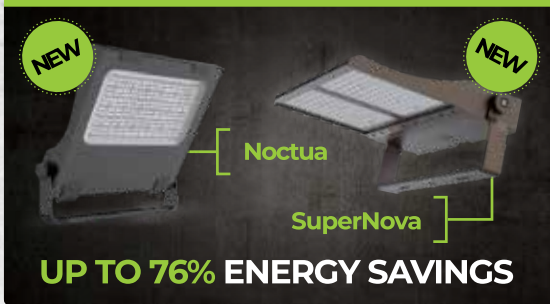

DOES YOUR BUILDING NEED AN ENERGY DIET?

enLighten™

FLOOD LIGHTS

UP TO 76% ENERGY SAVINGS

OFFICE LIGHT

UP TO 70%
ENERGY
SAVINGS

EMERGENCY FIRE STAIRS AND CAR PARK LIGHT

UP TO 93%
ENERGY
SAVINGS

HIGH BAY

UP TO 75% ENERGY SAVINGS

CAR PARK LIGHTING

UP TO 93% ENERGY SAVINGS

AREA LIGHTING

100%
ENERGY SAVINGS

UP TO 70%
ENERGY SAVINGS

Start your diet today!