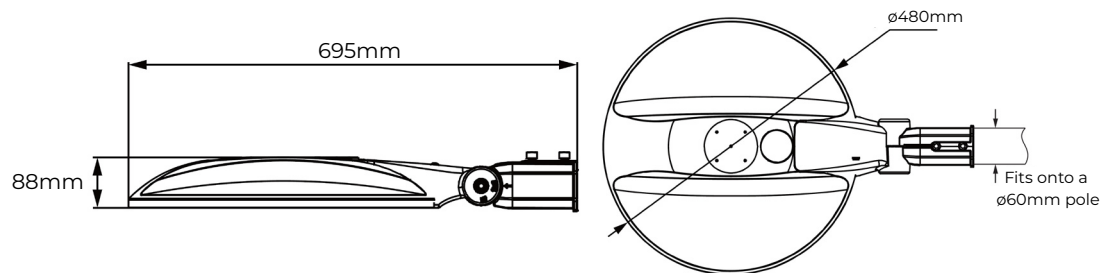

- Efficacy up to 160lm/W
- IP66 - Weather protection
- IK10 - Impact resistance

OPTIONS

- Multiple Power Options
- Colour Options - Grey or Black

URBAN LIGHT enl-UB550

PRODUCT RANGE

Model #	Rated Power (W)	Luminous Flux (lm)	Dimensions (mm)	Weight(kg)
enl-UB550-30-7yy	30	5100	695x480x88	6.8
enl-UB550-50-7yy	50	8500		
enl-UB550-80-7yy	80	13200		
enl-UB550-100-7yy	100	16000		

yy stands for CCT. Use 30 for 3000K, 40 for 4000K, 50 for 5000K.
c stands for Fixture Colour. Use G for Grey or B for Black

DIMENSIONS

TECHNICAL INFORMATION

Optical

Light source	LED
CRI	Ra>70
CCT	3000K, 4000K, 5000K
Luminaire efficacy	Up to 160lm/W

Electrical

Power consumption	30W - 100W
Operating voltage & frequency	100-240 VAC , 50/60 Hz
Power factor	>0.95

Environmental

IP rating	IP66
IK rating	IK10
Ambient temperature range	-40°C to +50°C
Material Composition (body)	Aluminium Die-casting
Fixture Colour	Grey (RAL9007) or Black (RAL9005)