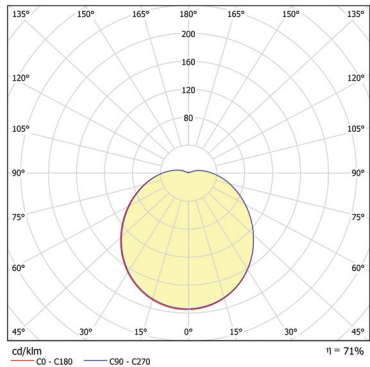

PHOTOMETRICS

Model shown: D-CHAM-C-AW

COMPLIANCE

The Chamaeleon Deco series meets or exceeds all relevant standards and regulatory requirements.

For a full compliance and testing list visit www.enlighten.com.au. IES files, warranty, installation and product guides are also available for download.

Sold nationally through major electrical wholesalers.