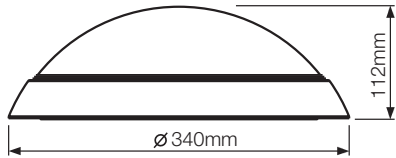

Model: D-CHAM-C-AW

MICROWAVE SENSOR DETECTION RANGE

	Wall mount	Ceiling mount
Suggested Installation height	1-1.8m	2.5-6m
Detection range	Up to 6m	Up to 8m
Detection angle	30°-150°	360°
Standard detection range setting	100% with options to decrease to 75, 50, 25 or 10%	